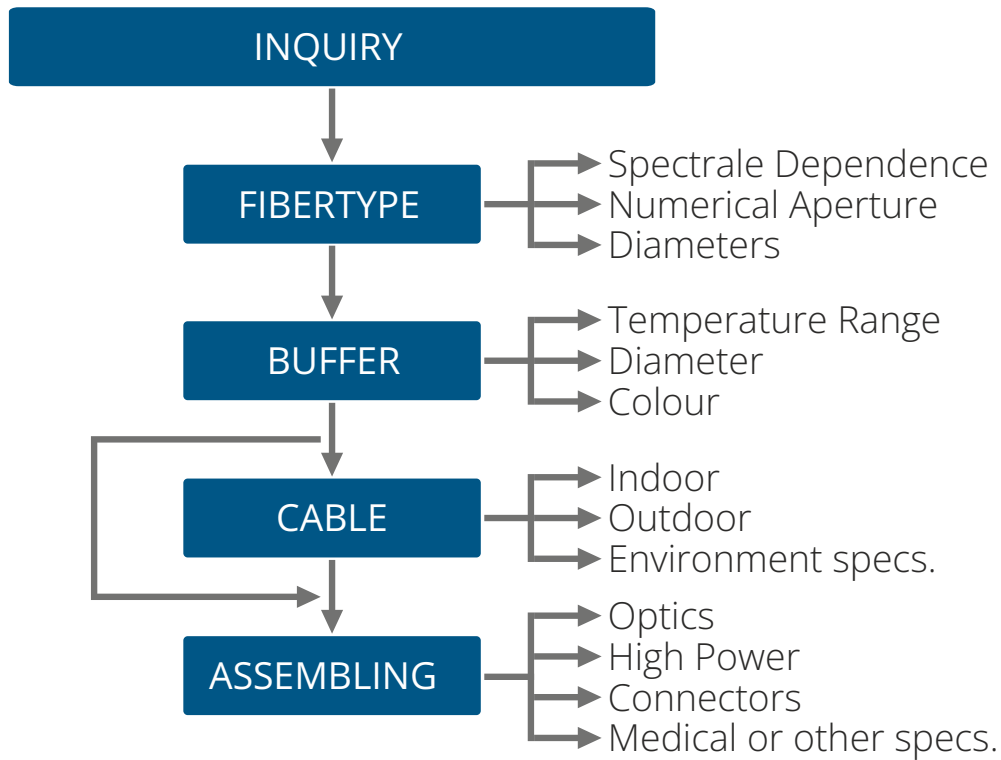

CORE TYPES

Semi-tight buffered fiber

- same diameter like tight buffered fiber
- fibers are contained within loose

Tight buffered fiber

- single fiber with a tight covered buffer

Loose Tube

- Loose Tubing with a single fiber (jellyfree cable)
- optional jelly-filled

Multi-fiber with loose-tubing

- up to 6 fibers
- optional jelly-filled